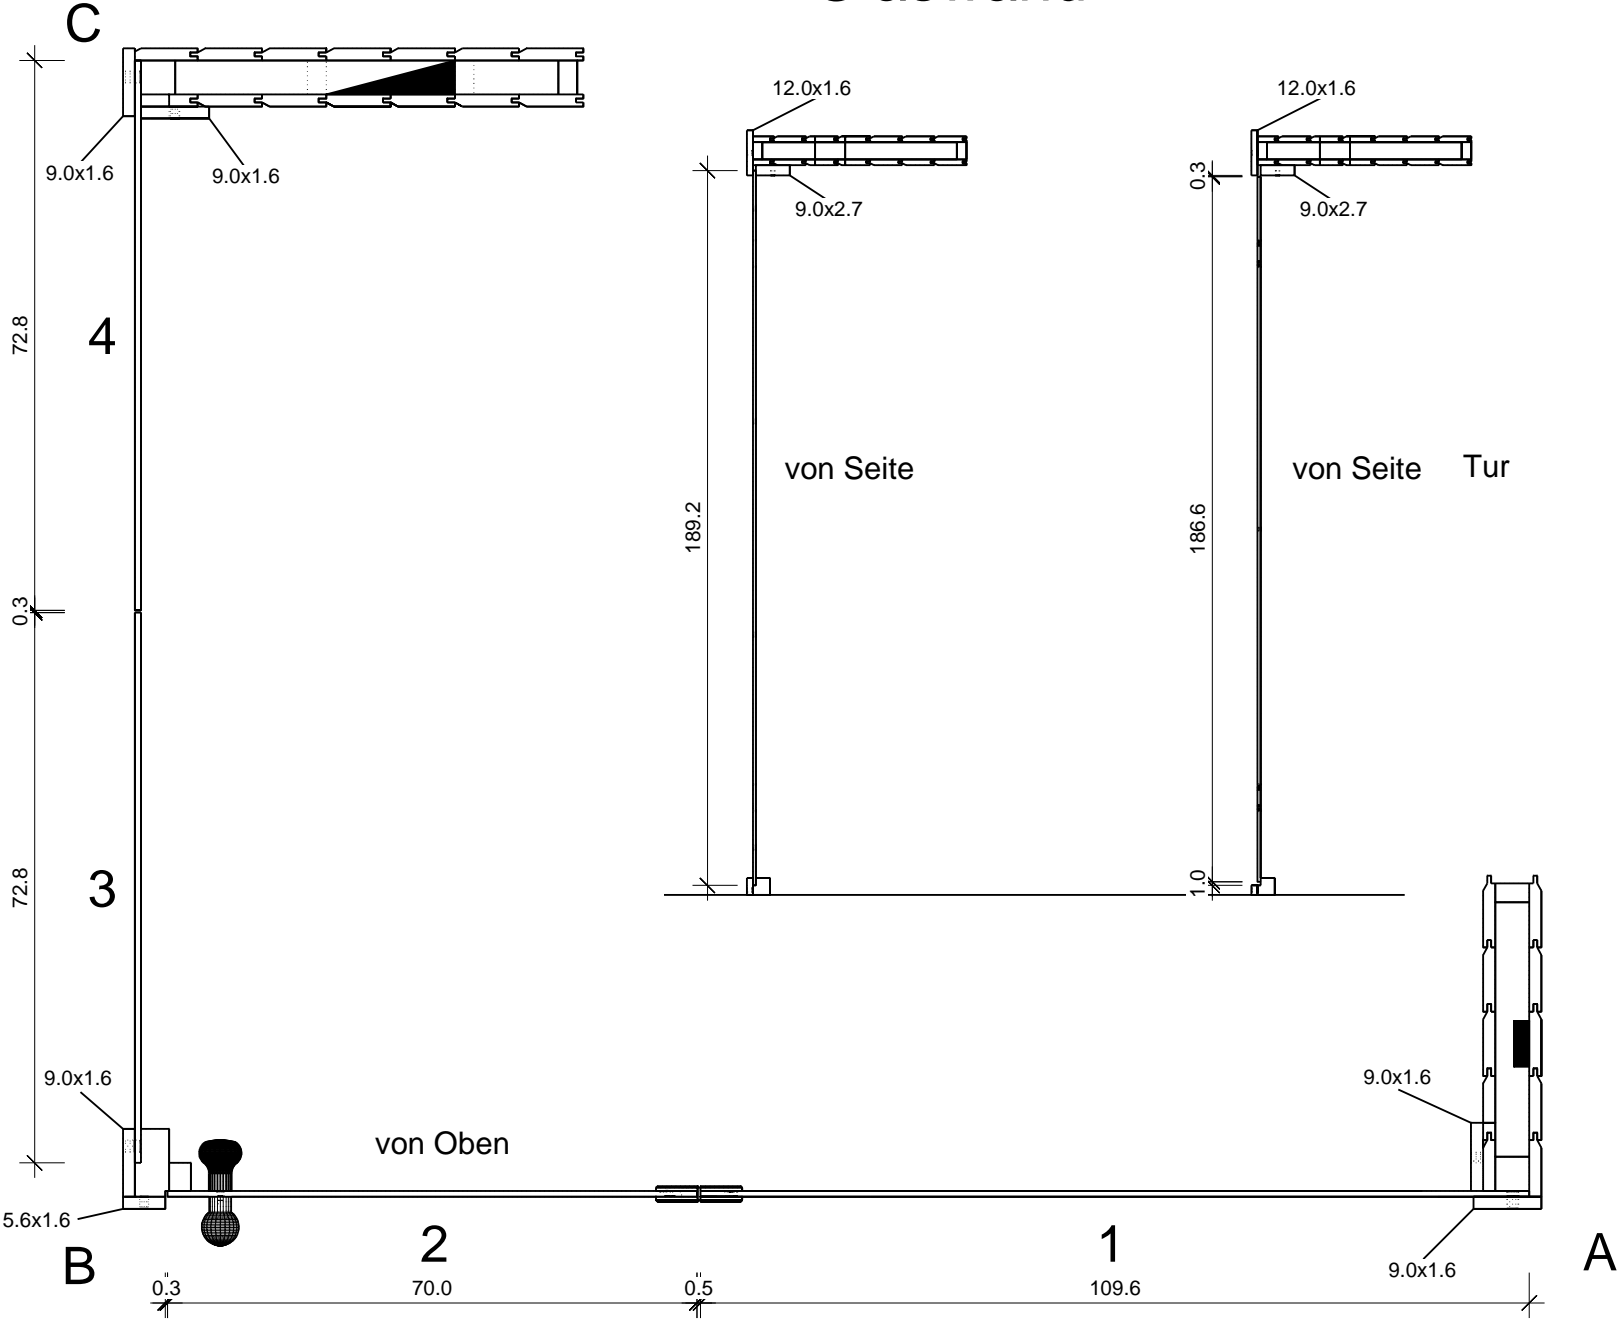

# "Prisma" 186 x 152 Egline

# Dachrahmen

# Glaswand

"Prisma" 186 x 152 Eglines