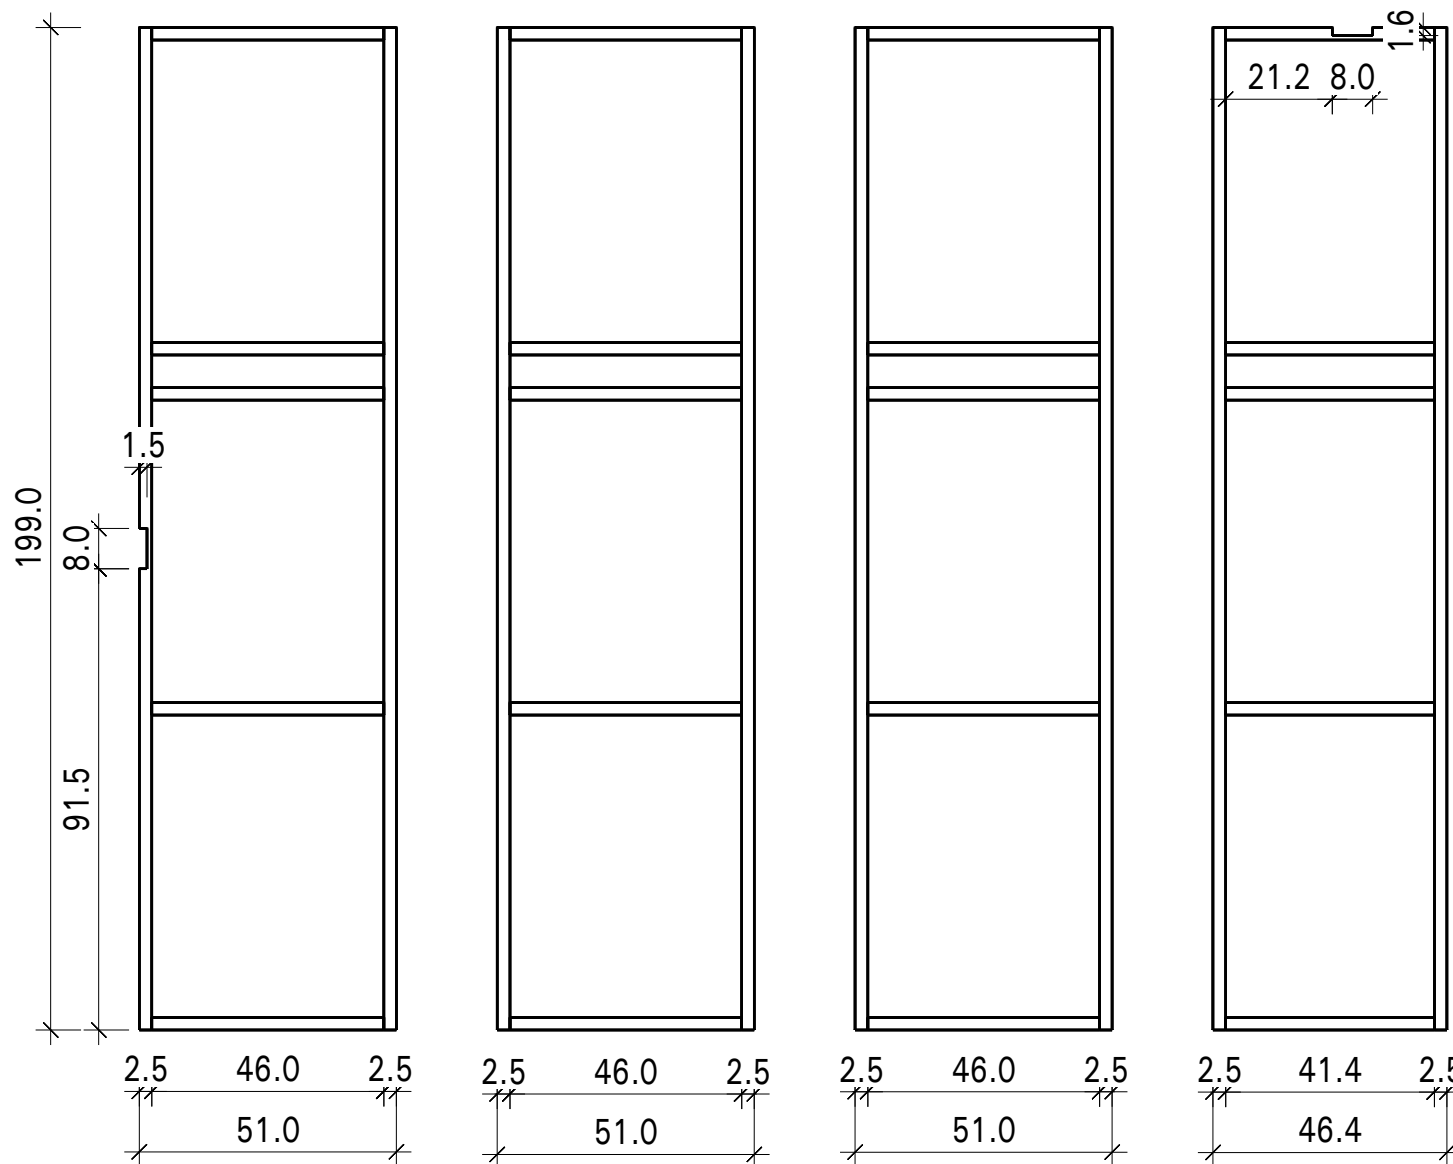

Aquarium 203 x 203 (Egle)

NL-161196
BE161218625

Notice: view of doors, windows and other details could be different in reality instead of view on this brochure

Schnitt

Aquarium 203 x 203 (Egale)

NL-161196

Aquarium 203 x 203 (Egla)

Aquarium 203 x 203 (Egle)

Aquarium 203 x 203 (Egle)

Dachelemente

Lubu skydai egle, uzpildas vata.

NL-161196

ziurint is virsaus

Aquarium 203 x 203 (Egle)