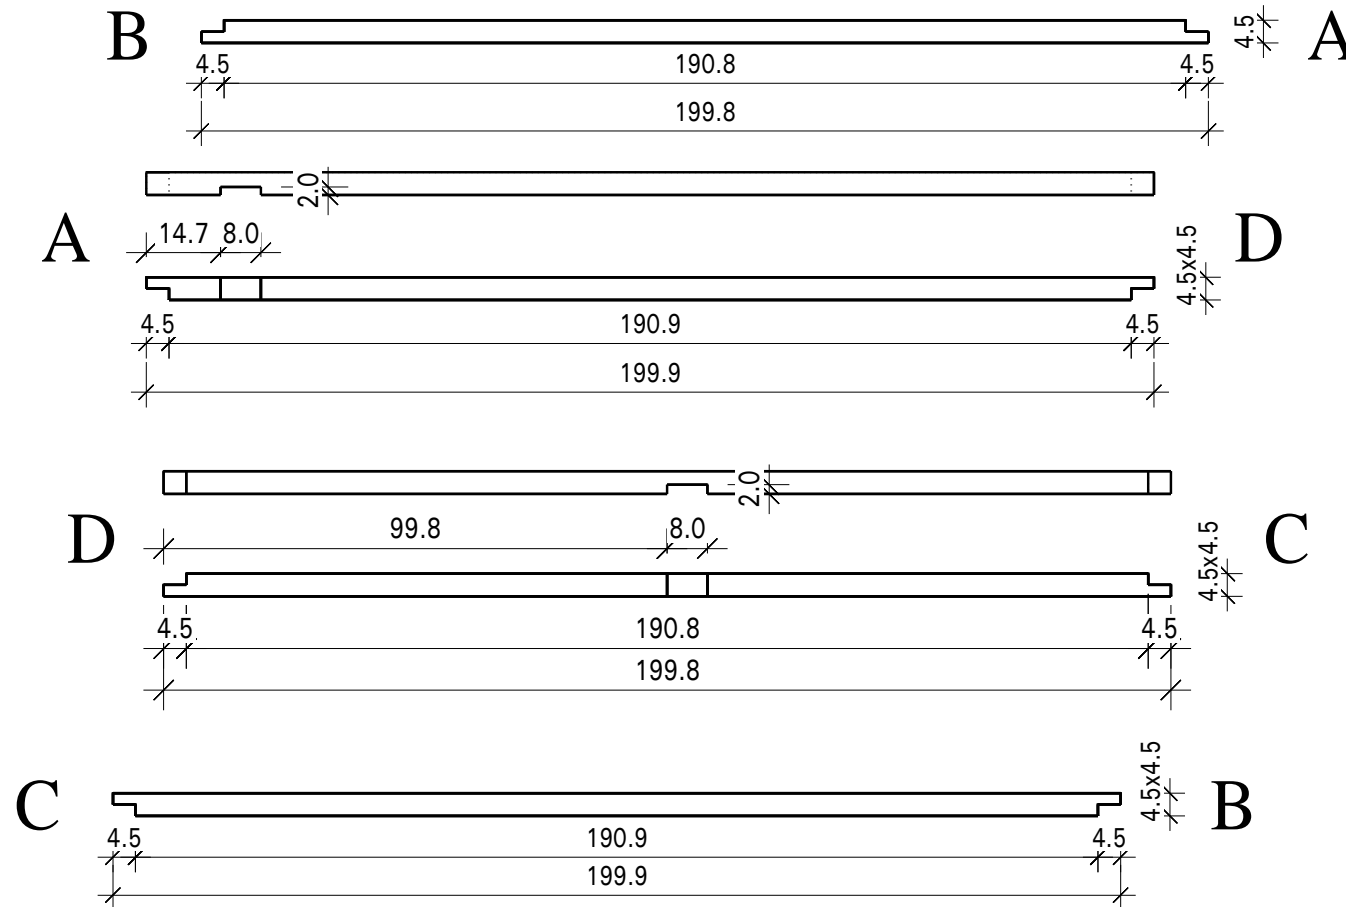

Aquarium 203 x 203 (Egle)

NL-161196
BE161218625

Notice: view of doors, windows and other details could be different in reality instead of view on this brochure

Schnitt

Aquarium 203 x 203 (Egale)

NL-161196

Aquarium 203 x 203 (Egla)

Aquarium 203 x 203 (Egle)

Aquarium 203 x 203 (Egle)

Dachelemente

Lubu skydai egle, uzpildas vata.

NL-161196

ziurint is virsaus

Aquarium 203 x 203 (Egle)