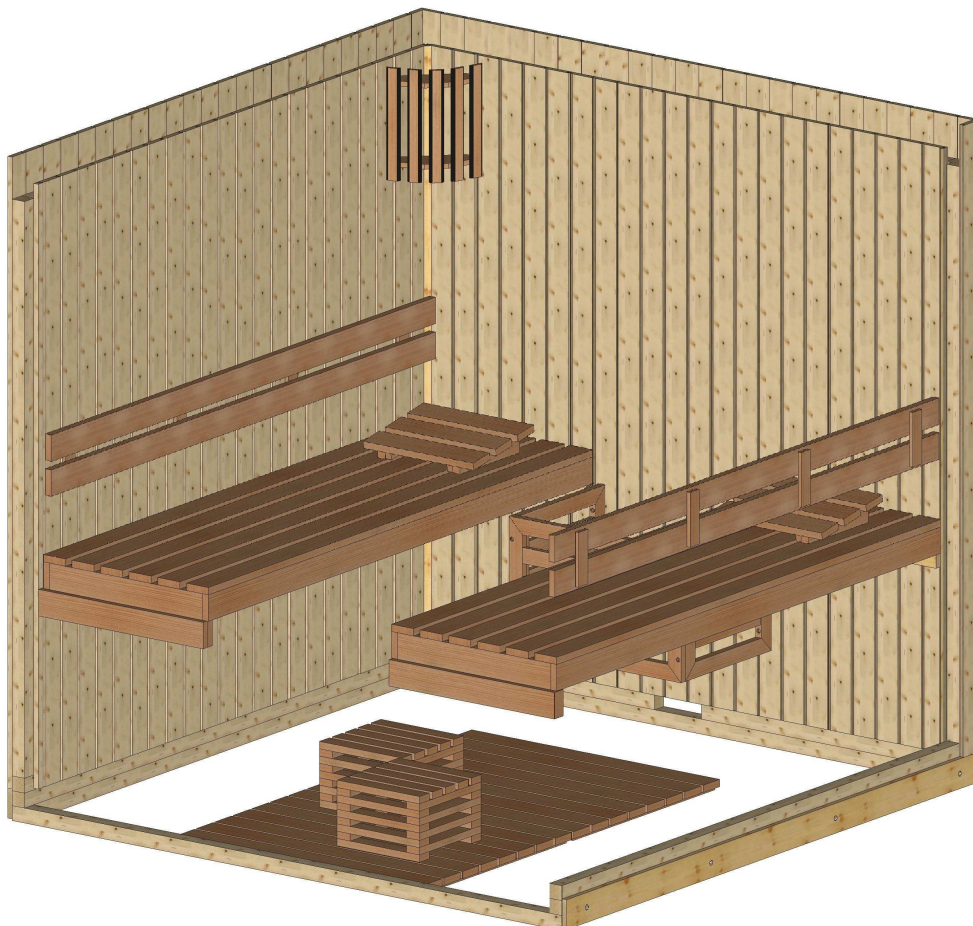

Aquarium 203 x 203 (Egle)

NL-161196
BE161218625

Notice: view of doors, windows and other details could be different in reality instead of view on this brochure

Schnitt

Aquarium 203 x 203 (Egale)

NL-161196

Aquarium 203 x 203 (Egla)

Aquarium 203 x 203 (Egle)

Aquarium 203 x 203 (Egle)

Dachelemente

Lubu skydai egle, uzpildas vata.

NL-161196

ziurint is virsaus

Aquarium 203 x 203 (Egle)