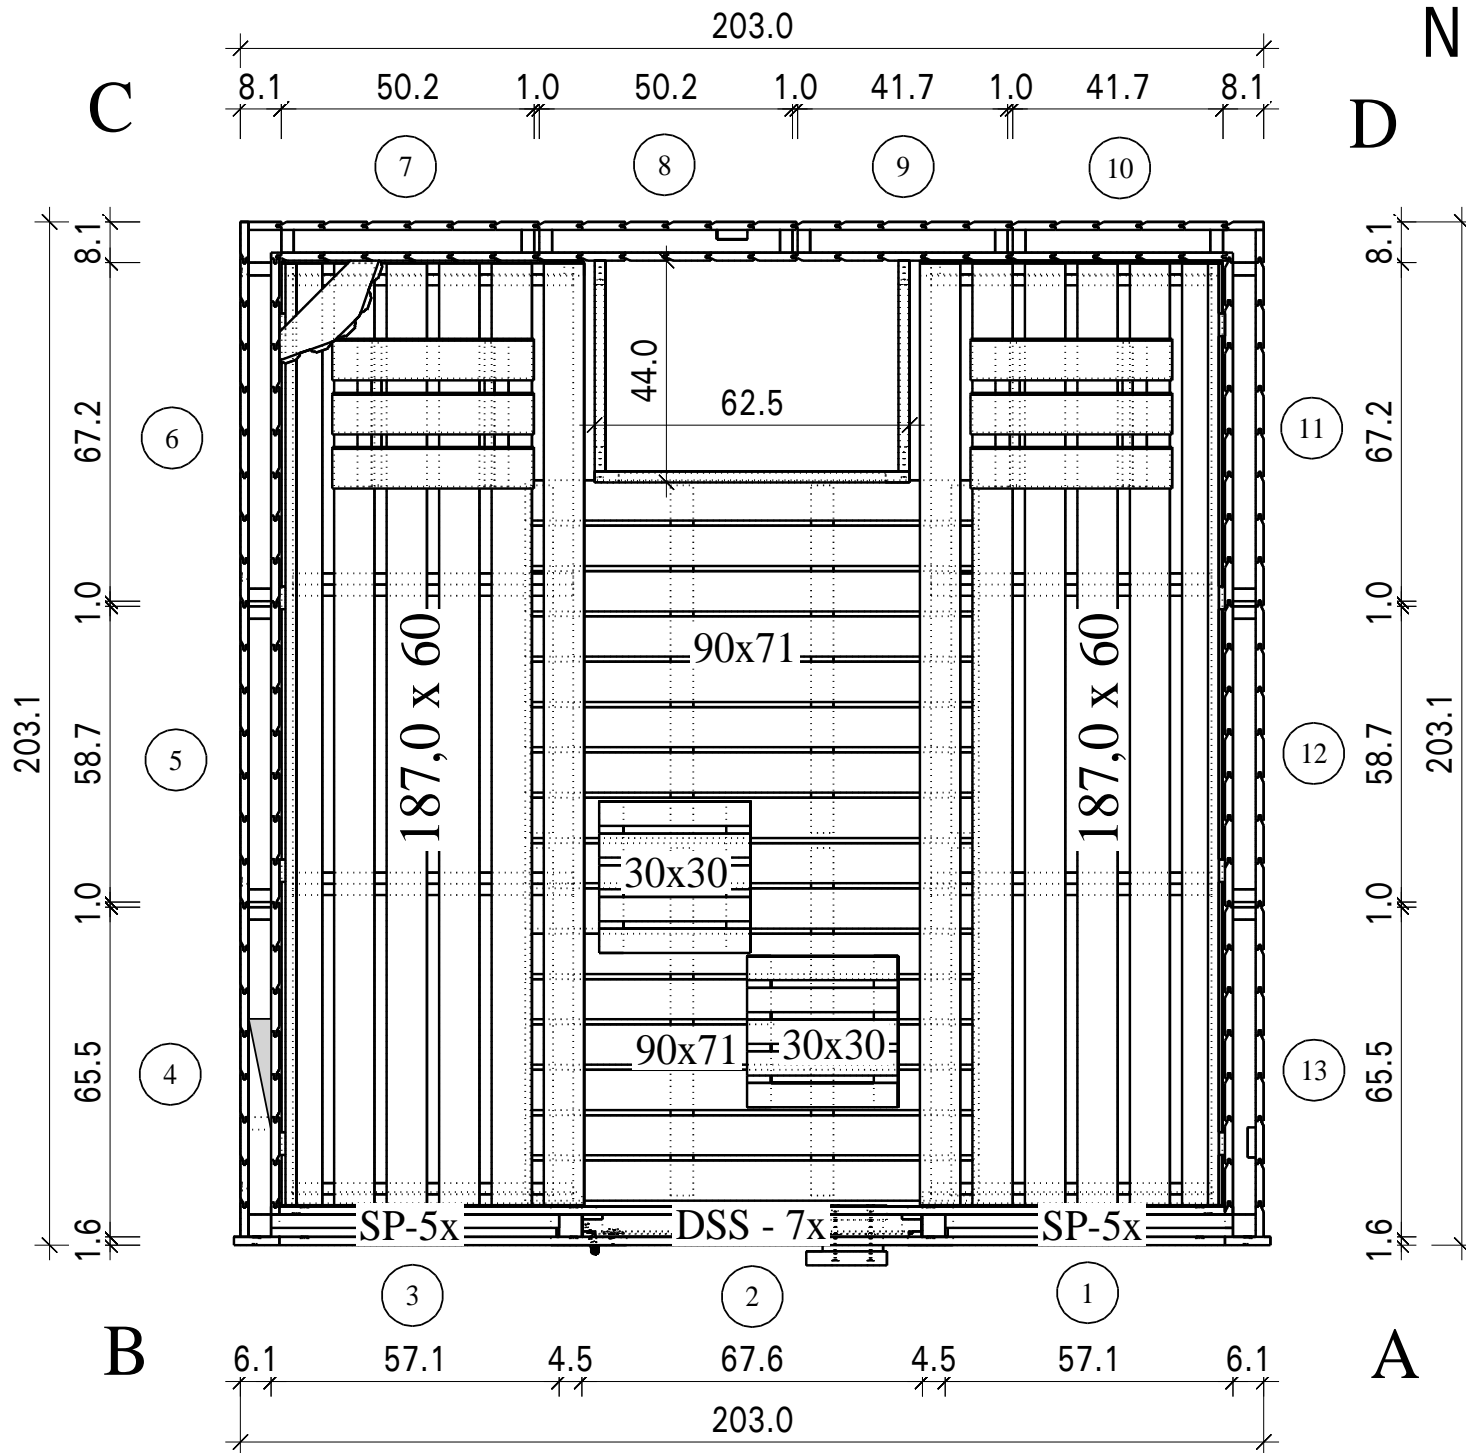

Aquarium 203 x 203 (Egle)

NL-161196
BE161218625

Notice: view of doors, windows and other details could be different in reality instead of view on this brochure

Schnitt

Aquarium 203 x 203 (Egale)

NL-161196

Aquarium 203 x 203 (Egla)

Aquarium 203 x 203 (Egle)

Aquarium 203 x 203 (Egle)

Dachelemente

Lubu skydai egle, uzpildas vata.

NL-161196

ziurint is virsaus

Aquarium 203 x 203 (Egle)