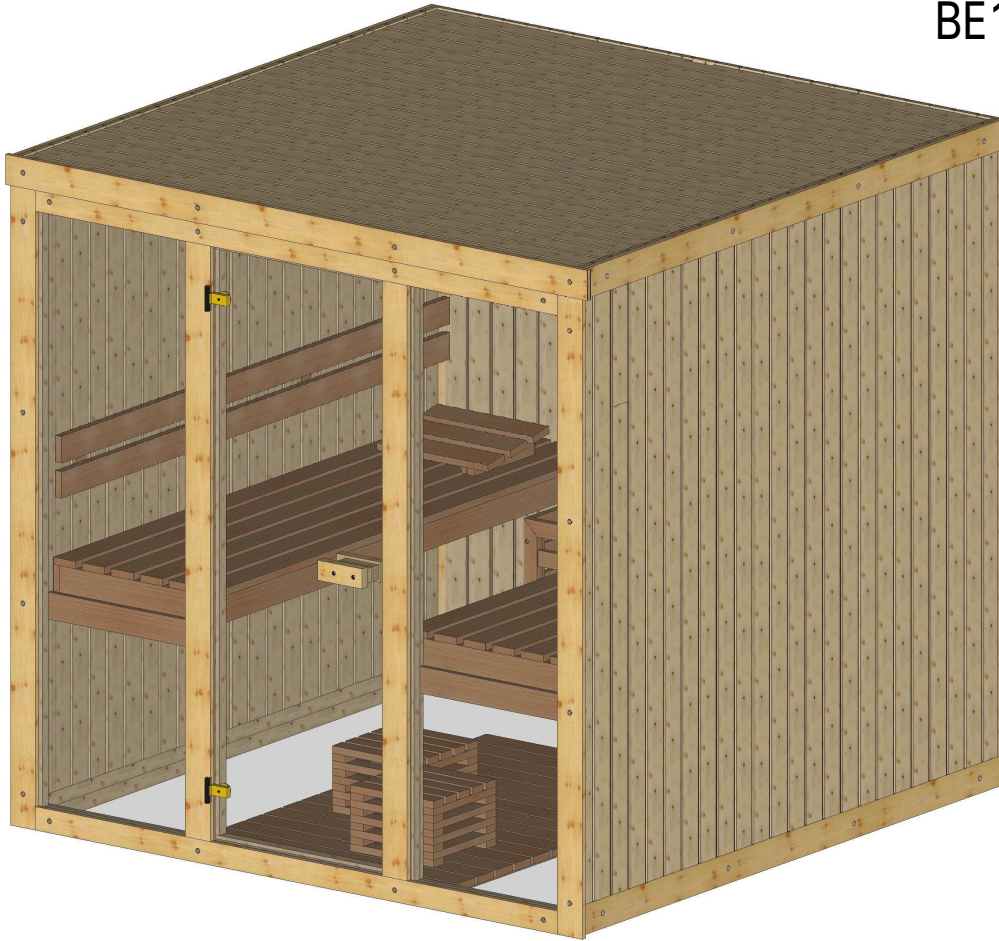

Aquarium 203 x 203 (Egle)

NL-161196
BE161218625

Notice: view of doors, windows and other details could be different in reality instead of view on this brochure

Schnitt

Aquarium 203 x 203 (Egale)

NL-161196

Aquarium 203 x 203 (Egla)

Aquarium 203 x 203 (Egle)

Aquarium 203 x 203 (Egle)

Dachelemente

Lubu skydai egle, uzpildas vata.

NL-161196

ziurint is virsaus

Aquarium 203 x 203 (Egle)