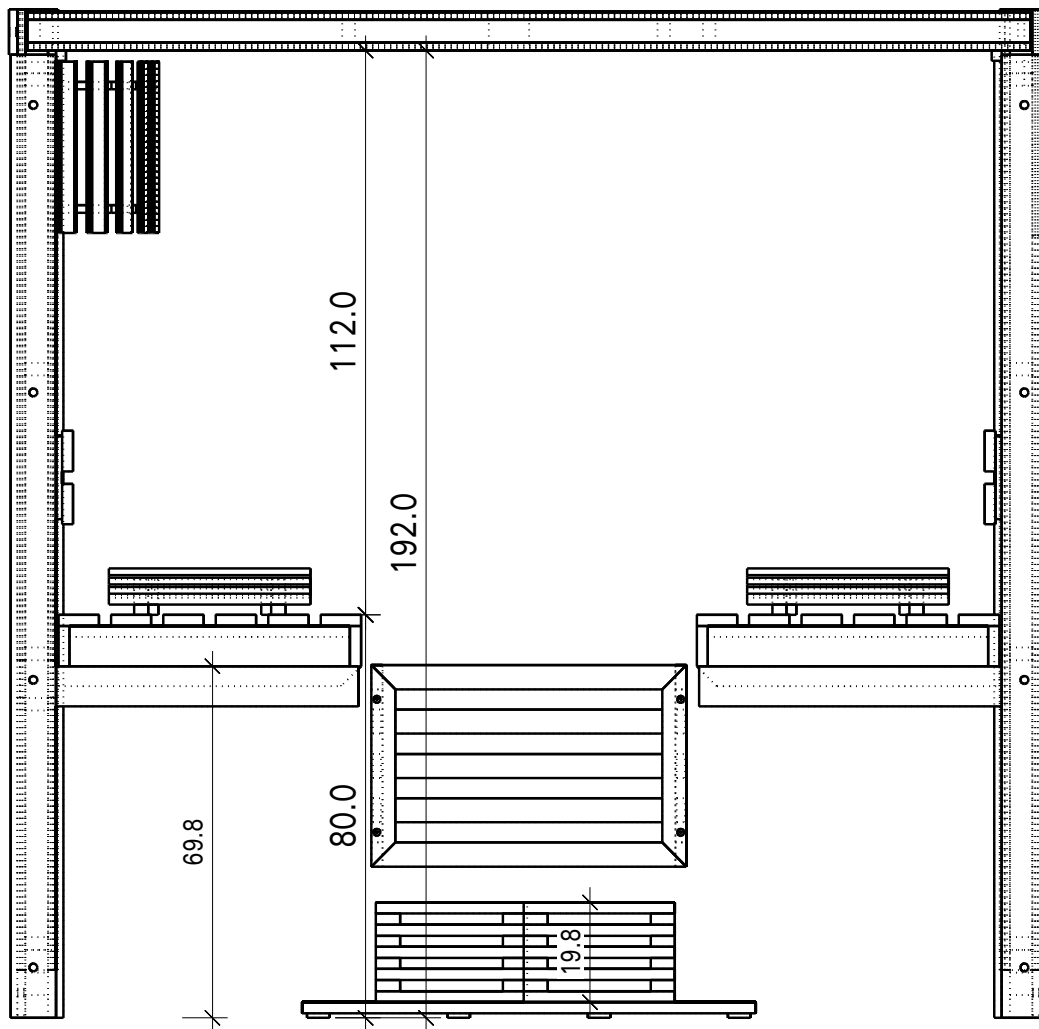

Aquarium 203 x 203 (Egle)

NL-161196
BE161218625

Notice: view of doors, windows and other details could be different in reality instead of view on this brochure

Schnitt

Aquarium 203 x 203 (Egale)

NL-161196

Aquarium 203 x 203 (Egla)

Aquarium 203 x 203 (Egle)

Aquarium 203 x 203 (Egle)

Dachelemente

Lubu skydai egle, uzpildas vata.

NL-161196

ziurint is virsaus

Aquarium 203 x 203 (Egle)