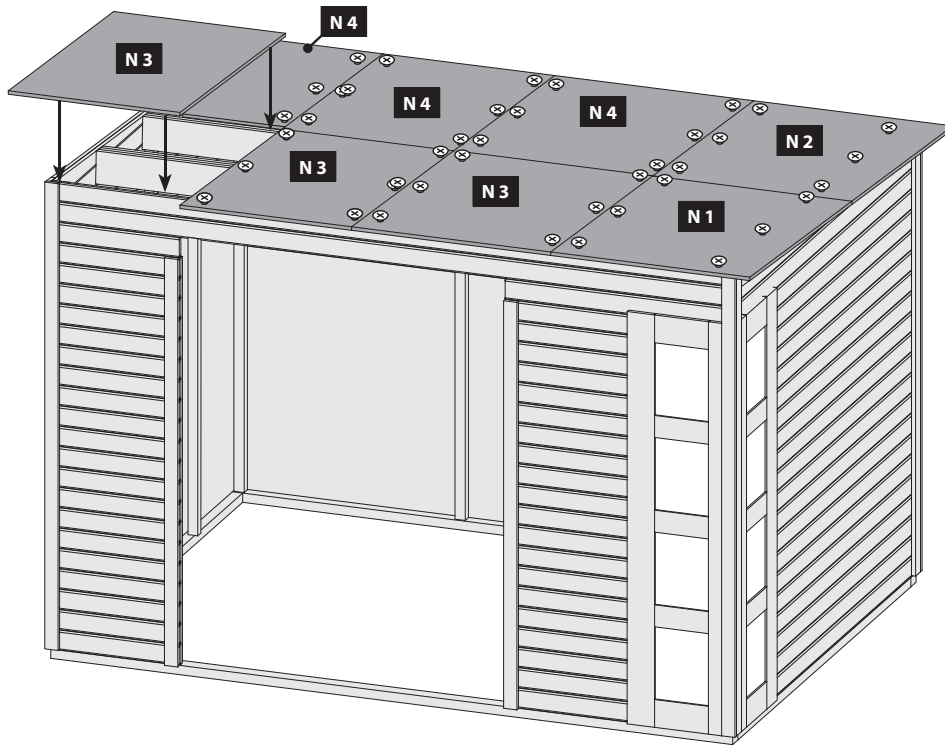

Ø3mm
48x
4x50