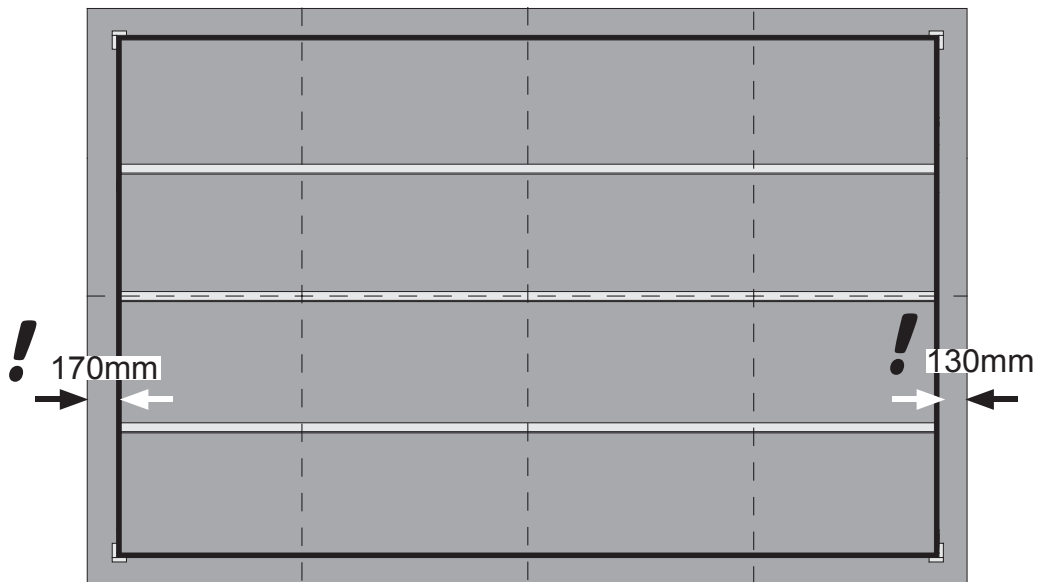

 Vážení zákazník, dbát na správnou montážní verzi!

A

B

C

B

Ø3mm
48x
4x50

A diagram showing a drill bit and a screw. The drill bit is labeled with a diameter of Ø3mm. The screw is labeled with dimensions 48x and 4x50.