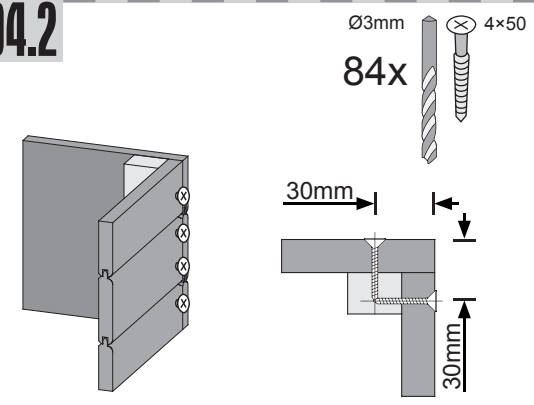

Leim! Achten Sie auf die gleiche Höhe
Glue! Look for the same height
Colle! Faites attention à la même hauteur

Lijm! Besteed aandacht aan de dezelfde hoogte
Pegamento! Prestar atención a la misma altura

Colla! Prestare attenzione alla stessa altezza
Klíž! Dávejte pozor na stejnou výšku

04

04.1

04.2

04.3

04.4