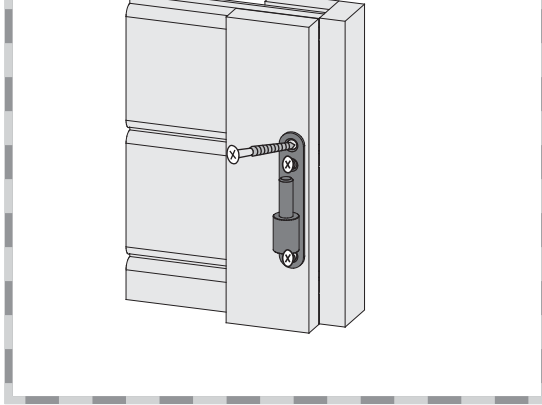

41

41.1-1

41.1-2

41.2

42

43.1

43