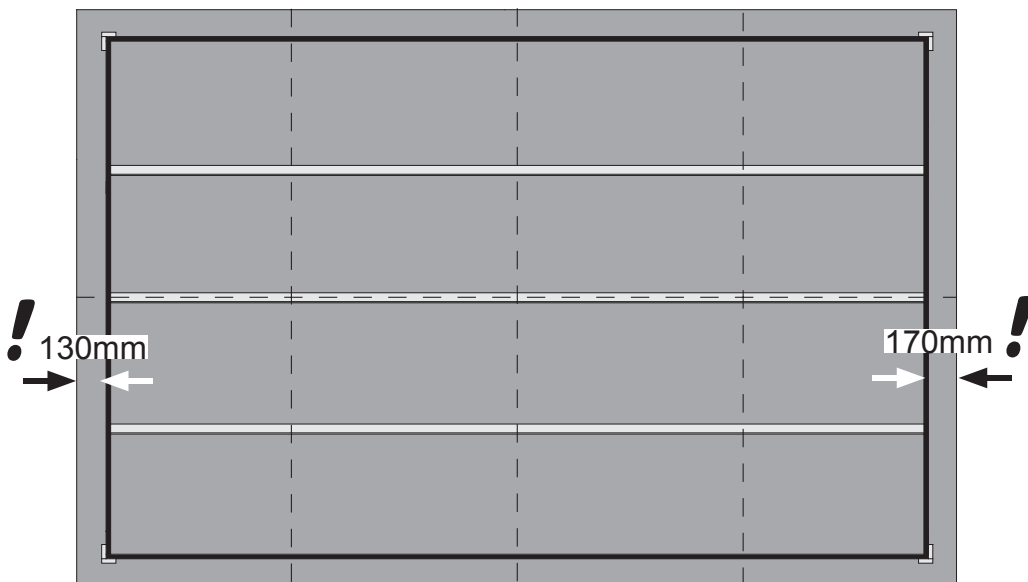

Ø3mm
48x
4x50