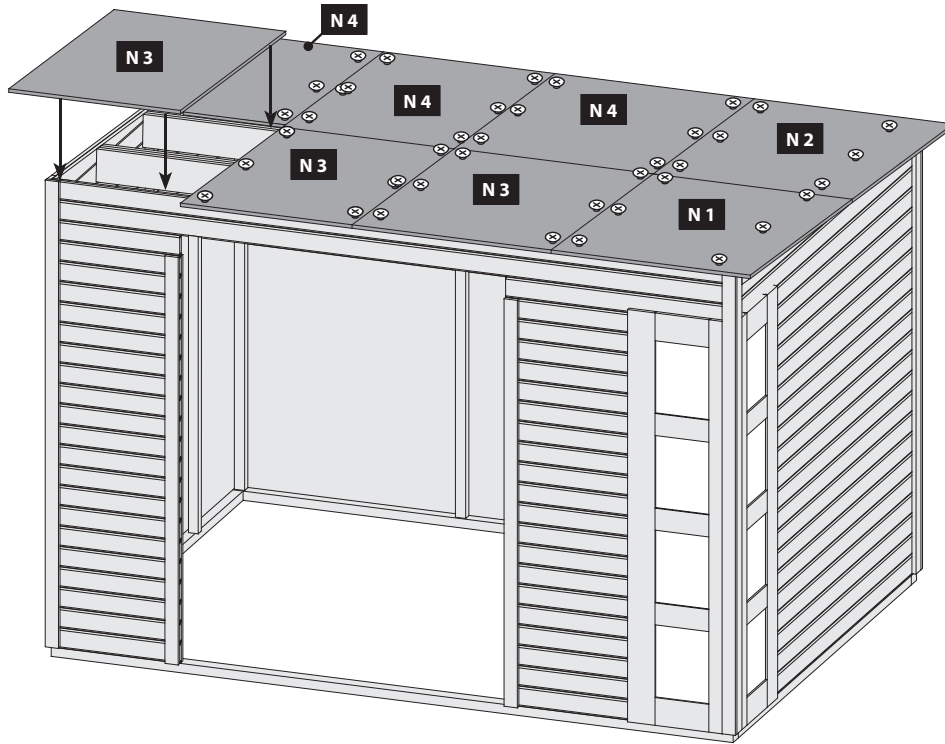

 Vážení zákazník, dbát na správnou montážní verzi!

A

B

C

B

Ø3mm
48x
4x50

A diagram showing a drill bit and a screw. The drill bit is labeled with a diameter of Ø3mm. The screw is labeled with dimensions 48x and 4x50.