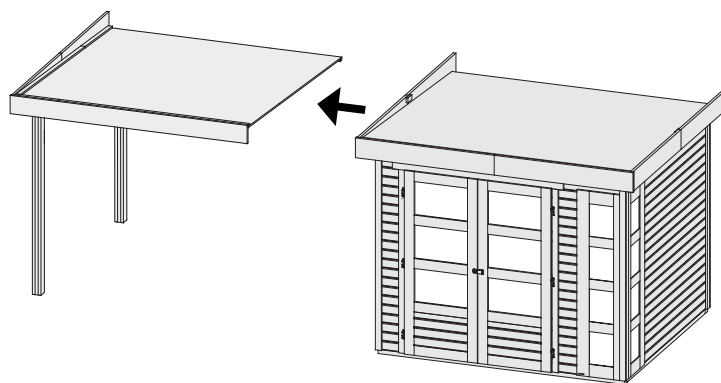

 Vážení zákazník, dbát na správnou montážní verzi!

A

B

C

B

Ø3mm
48x
4x50

A diagram showing a drill bit and a screw. The drill bit is labeled with a diameter of Ø3mm. The screw is labeled with dimensions 48x and 4x50.