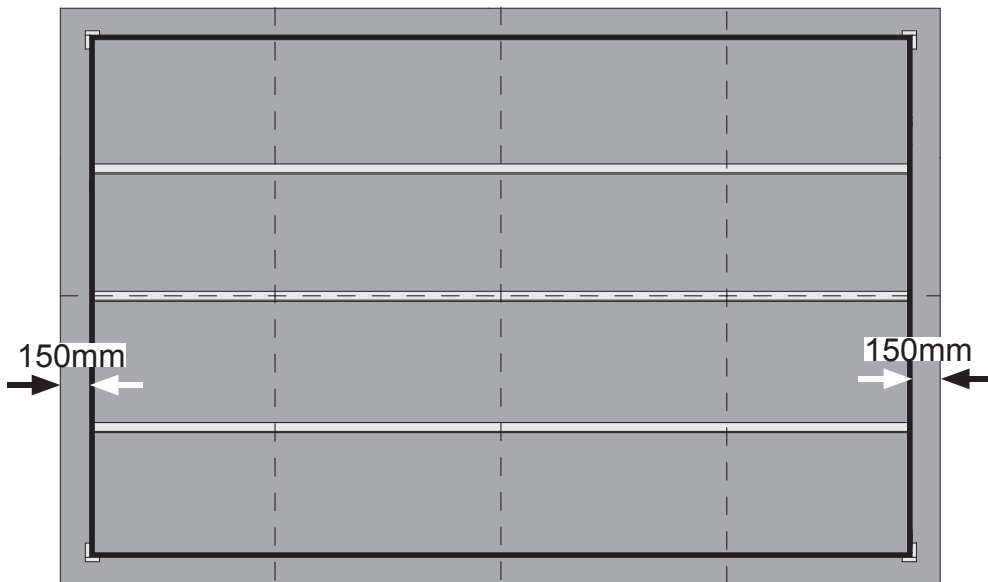

 Vážení zákazník, dbát na správnou montážní verzi!

A

B

C

B

Ø3mm
48x
4x50

A diagram showing a drill bit and a screw. The drill bit is labeled with a diameter of Ø3mm. The screw is labeled with dimensions 48x and 4x50.