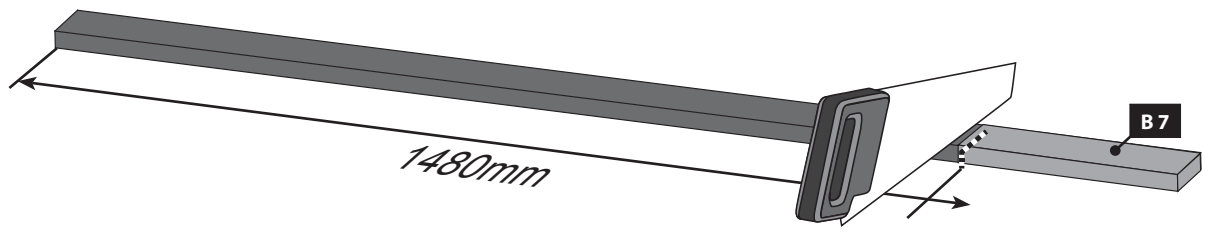

26 2x

27 2x

28

Ø3mm 4x30
20x

29

Ø3mm 4x30
10x