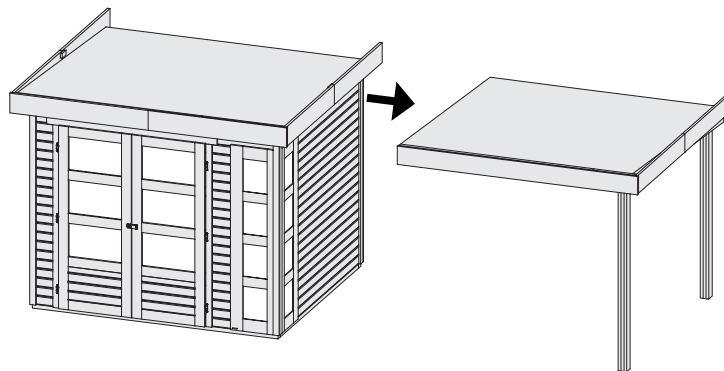

 Vážení zákazník, dbát na správnou montážní verzi!

A

B

C

B

Ø3mm
48x
4x50

A diagram showing a drill bit and a screw. The drill bit is labeled with a diameter of Ø3mm. The screw is labeled with dimensions 48x and 4x50.