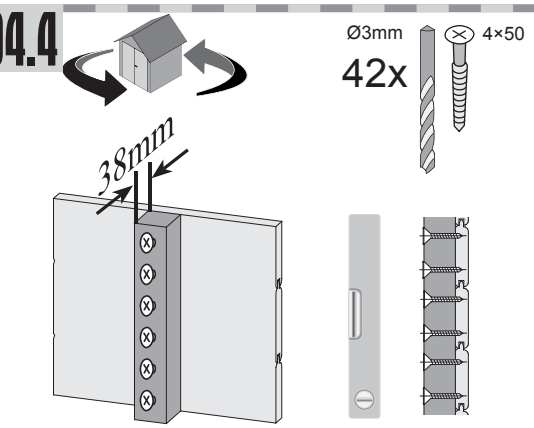

Leim! Achten Sie auf die gleiche Höhe
Glue! Look for the same height
Colle! Faites attention à la même hauteur

Lijm! Besteed aandacht aan de dezelfde hoogte
Pegamento! Prestar atención a la misma altura

Colla! Prestare attenzione alla stessa altezza
Klíž! Dávejte pozor na stejnou výšku

04

04.1

04.2

04.3

04.4