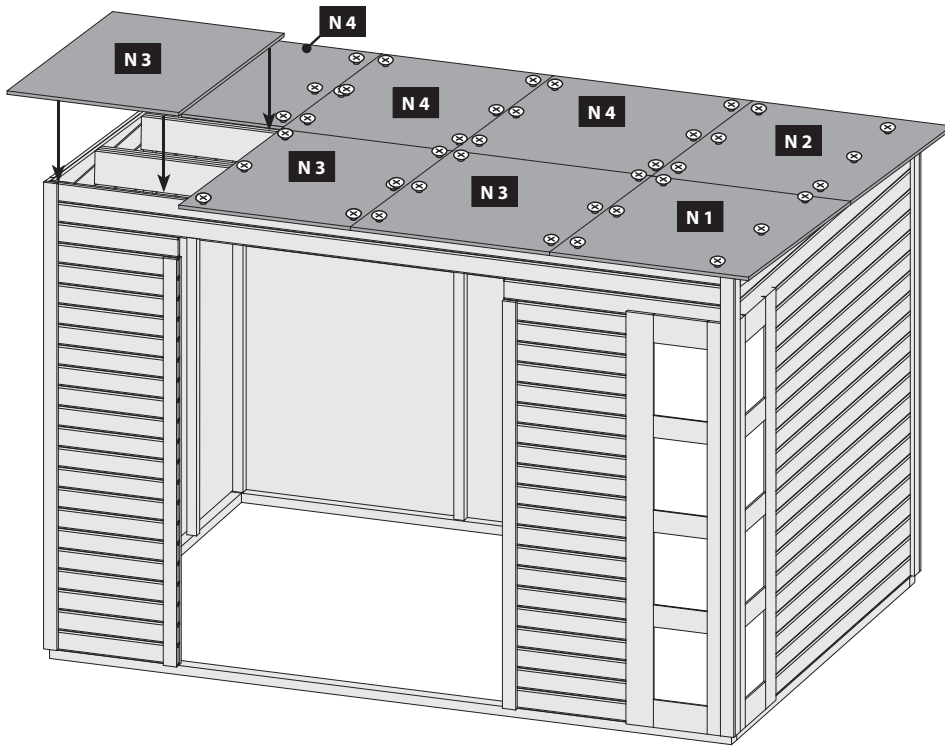

 Vážení zákazník, dbát na správnou montážní verzi!

A

B

C

B

Ø3mm
48x
4x50

A diagram showing a drill bit and a screw. The drill bit is labeled with a diameter of Ø3mm. The screw is labeled with dimensions 48x and 4x50.