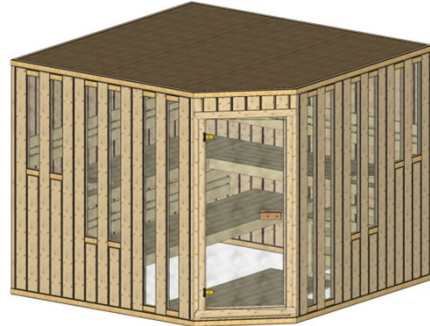

2022.03.02

Rio V 5K

Width, cm	131	198,5	266
Depth, cm	131	198,5	266
	1.157 €	1.461 €	-
	1.461 €	1.744 €	2.060 €
	-	2.060 €	2.707 €

Main parts:

- Height:** 2,04 m.
- Walls:** Assembled from 45 mm panels.
- Sauna's ceiling:** Assembled from prepared panels insulated with 5 cm rockwool.
- Türen:** 6 mm Glass door DSS-7 ~67,2/172 cm.
- Fenster:** Pannels with glass. (24 mm)
- Sauna** Aspen: Beches 2-4 Units. Back 1-2 Units. Lower back 1-2 Units. Floor grid.
- Inneneinrichtung:** Fireguard. Pillow 2 Units. Lamp shade 1 Units.

All prices excluding drawing cost!