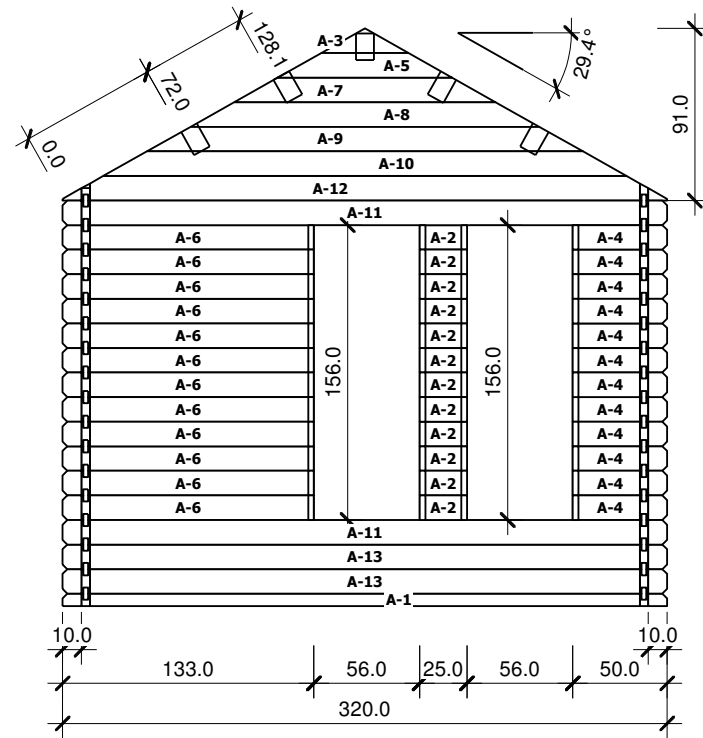

Gegnes 9,5x14,0

A

M 1:40

	Nr	H	L	Psc
A	2	13,0	25,0	12
A	3	13,0	46,2	1
A	4	13,0	50,0	12
A	5	13,0	92,3	1
A	6	13,0	133,0	12
A	7	13,0	138,5	1
A	8	13,0	184,6	1
A	9	13,0	230,8	1
A	10	13,0	276,9	1
A	11	13,0	320,0	2
A	12	13,0	320,0	1
A	13	13,0	320,0	2
A	1	6,5	320,0	1