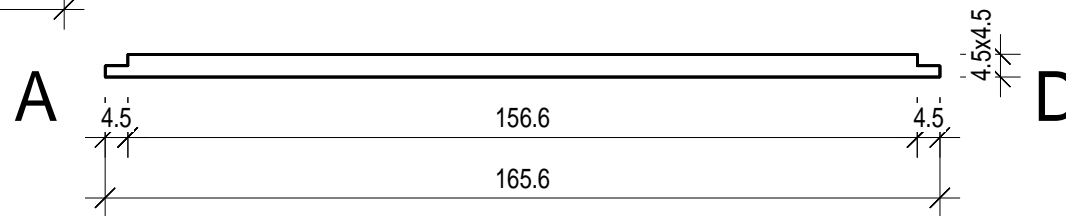

# Schnitt

# Grundrahmen

"Classic" 169 x 203

# Dachrahmen

"Classic" 169 x 203

"Classic" 169 x 203