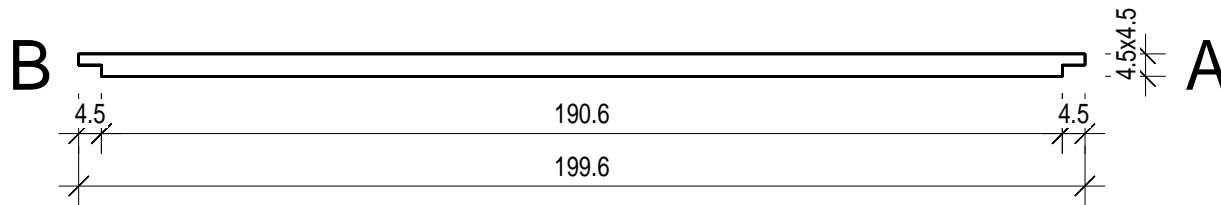

# Schnitt

# Dachrahmen

"Classic" 169 x 203

"Classic" 169 x 203