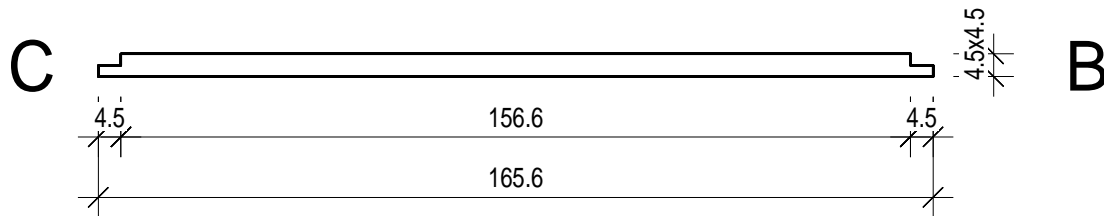

# Schnitt

# Dachrahmen

"Classic" 169 x 203

"Classic" 169 x 203