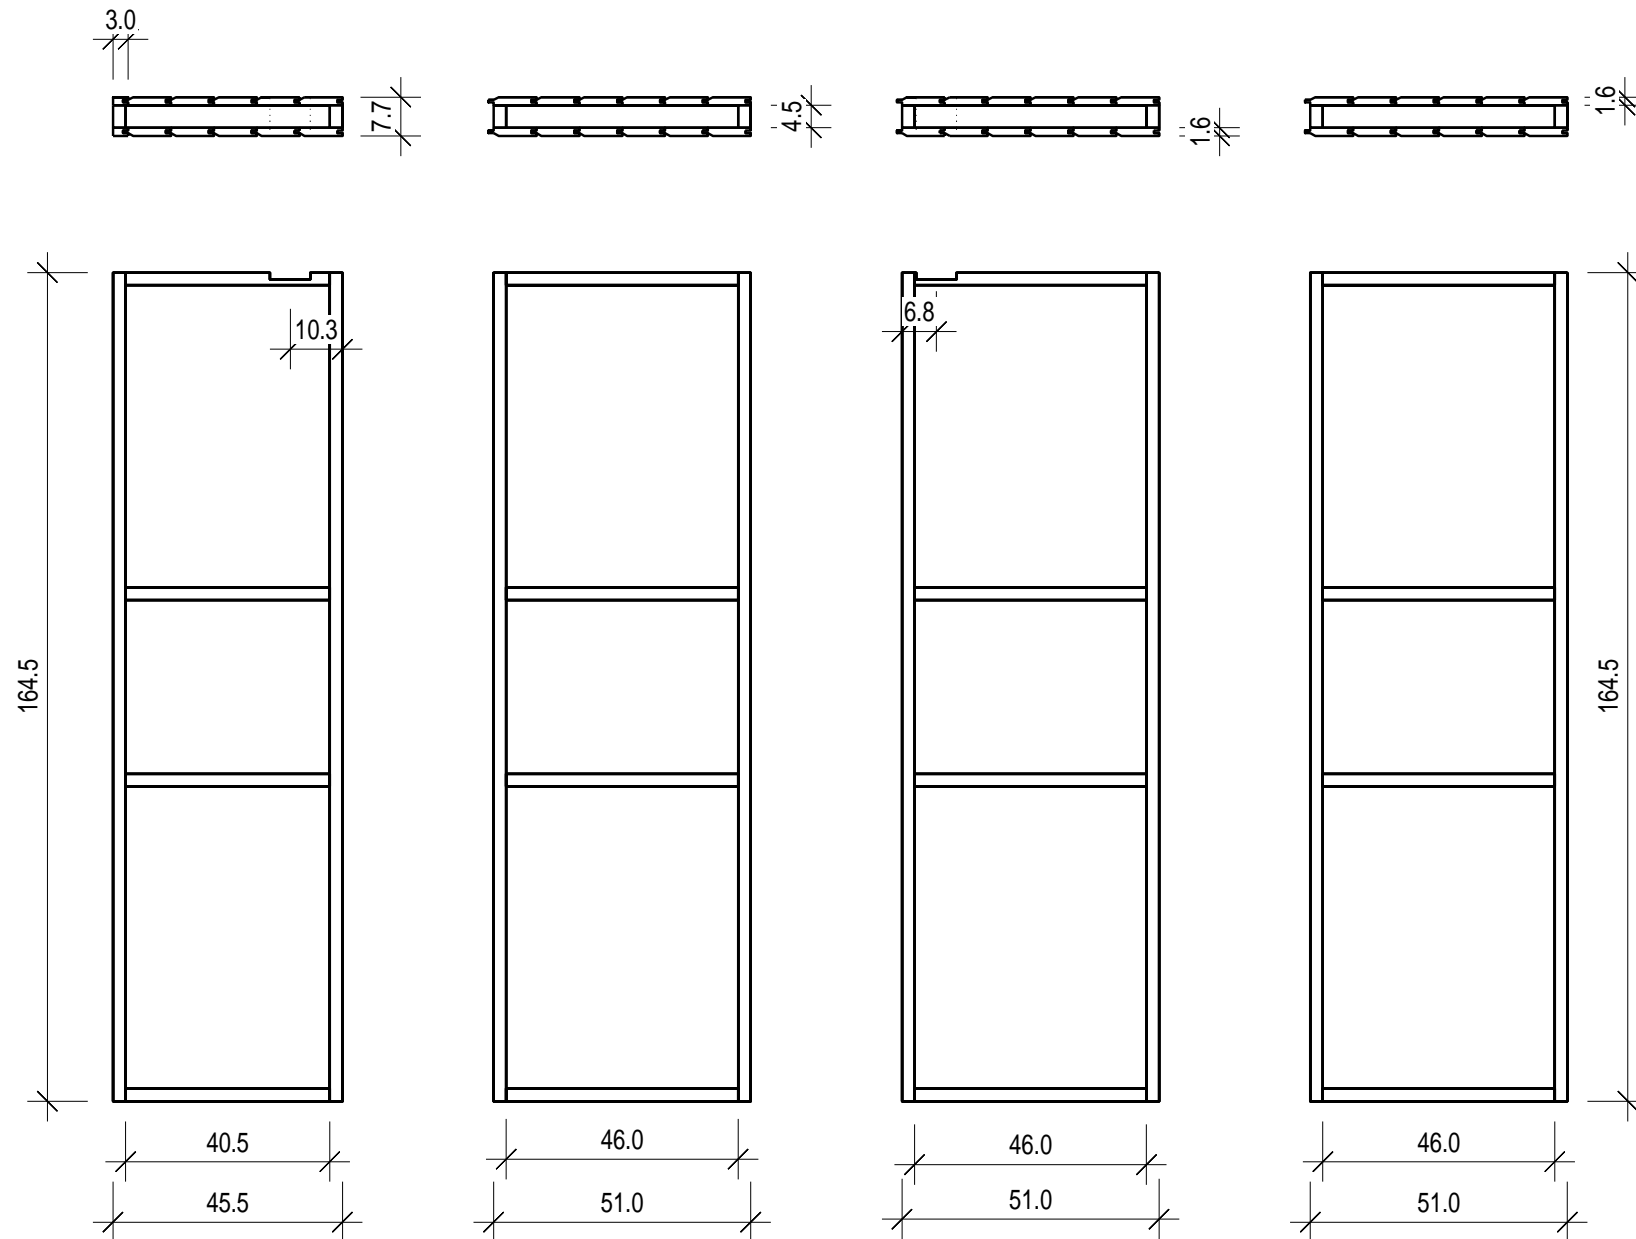

"Classic" 169 x 203

# Grundrahmen

"Classic" 169 x 203

# Dachrahmen

"Classic" 169 x 203

"Classic" 169 x 203