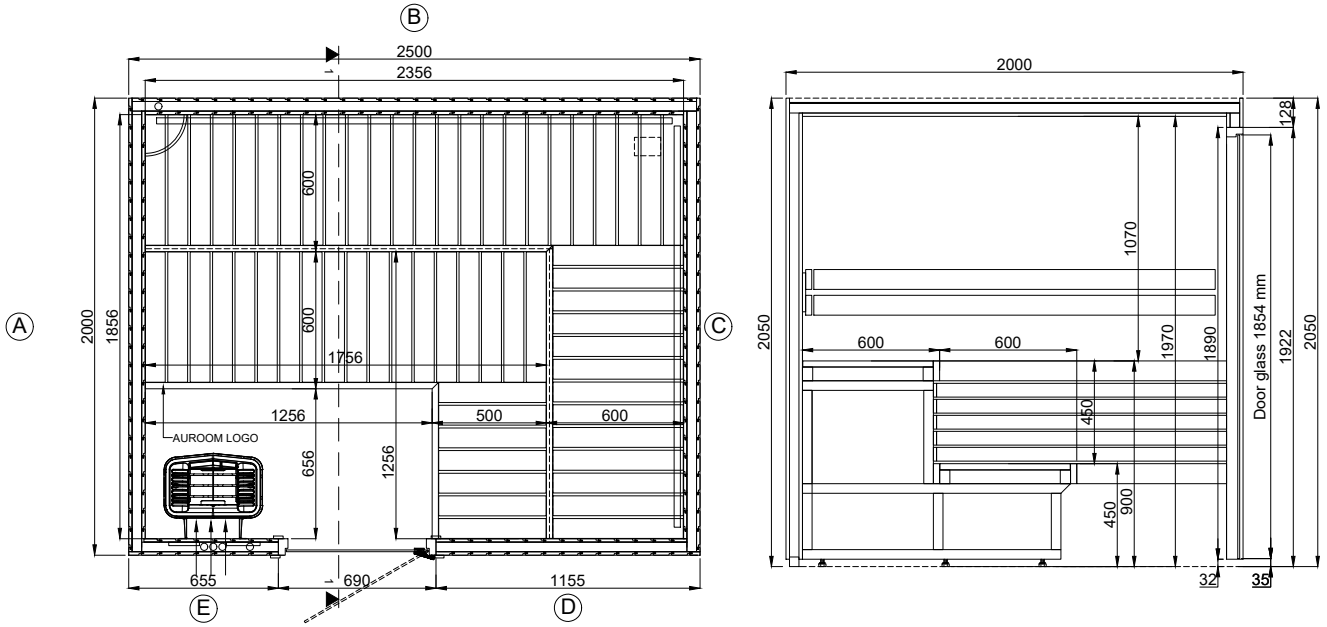

200x250 Trendline 2.0

Wall thickness	72 mm
Glass thickness	8 mm
Door/Door glass	690x1890
Inside measurements	1856x2356x1970
Upper bench measurement	600x2356
Lower bench measurement	600/500x1756

Wall

- External panelling 15mm
- Wooden frame+insulation 42mm
- Internal panelling 15mm

Ceiling

- Plywood 4mm
- Wooden frame+insulation 42mm
- Internal panelling 15mm