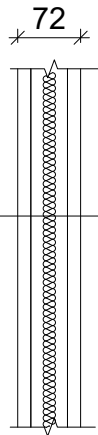

150x150 Gala Glass	
Wall thickness	72 mm
Glass thickness	8 mm
Door/Door glass	700x1967
Inside measurements	1357x1332x1989
Upper bench measurement	600x1332
Lower bench measurement	400x1332

Wall

- External panelling 15mm
- Wooden frame+insulation 42mm
- Internal panelling 15mm

Ceiling

- Plywood 4mm
- Wooden frame+insulation 42mm
- Internal panelling 15mm