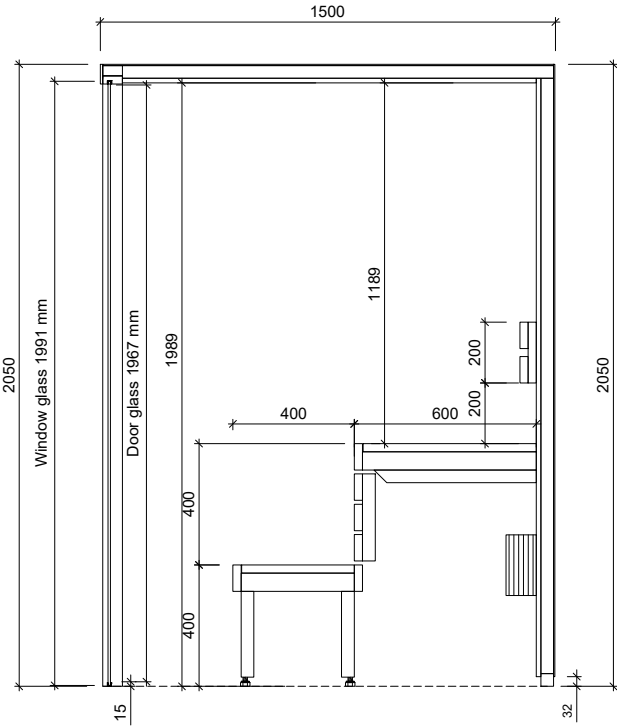

150x150 Gala Glass	
Wall thickness	72 mm
Glass thickness	8 mm
Door/Door glass	700x1967
Inside measurements	1357x1332x1989
Upper bench measurement	600x1332
Lower bench measurement	400x1332

Wall

- External panelling 15mm
- Wooden frame+insulation 42mm
- Internal panelling 15mm

Ceiling

- Plywood 4mm
- Wooden frame+insulation 42mm
- Internal panelling 15mm