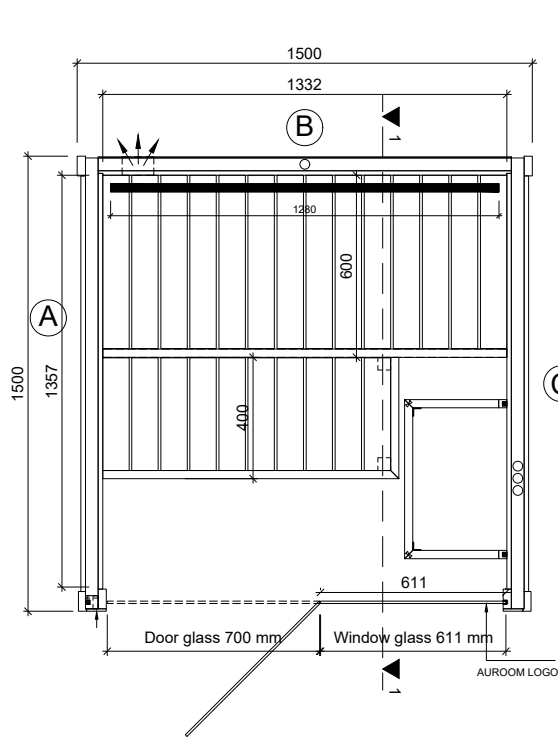

150x150 Gala Glass	
Wall thickness	72 mm
Glass thickness	8 mm
Door/Door glass	700x1967
Inside measurements	1357x1332x1989
Upper bench measurement	600x1332
Lower bench measurement	400x1332

Wall

- External panelling 15mm
- Wooden frame+insulation 42mm
- Internal panelling 15mm

Ceiling

- Plywood 4mm
- Wooden frame+insulation 42mm
- Internal panelling 15mm