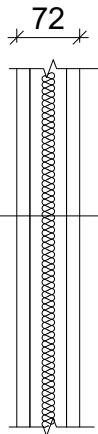

150x150 Gala wood	
Wall thickness	72 mm
Glass thickness	8 mm
Door/Door glass	72x690x1990
Inside measurements	1357x1332x1989
Upper bench measurement	600x1332
Lower bench measurement	400x1332

#### Wall

- External panelling 15mm
- Wooden frame+insulation 42mm
- Internal panelling 15mm

#### Ceiling

- Plywood 4mm
- Wooden frame+insulation 42mm
- Internal panelling 15mm