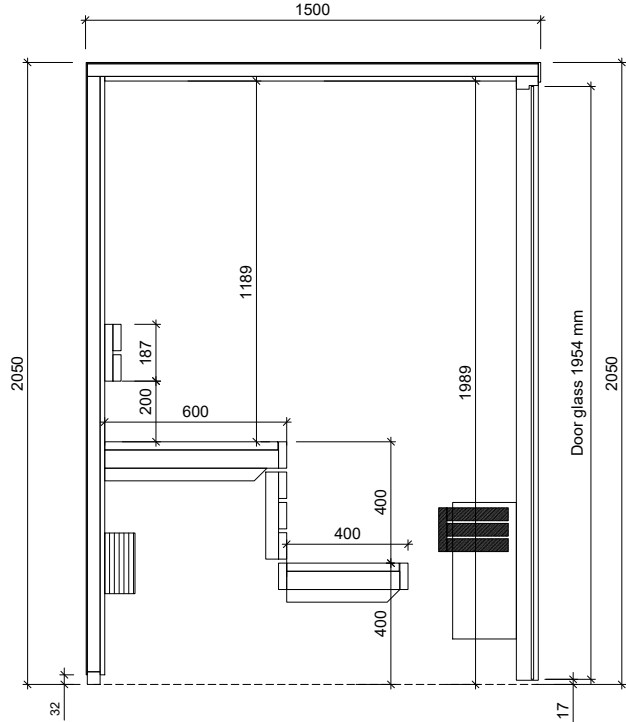

150x150 Gala wood	
Wall thickness	72 mm
Glass thickness	8 mm
Door/Door glass	72x690x1990
Inside measurements	1357x1332x1989
Upper bench measurement	600x1332
Lower bench measurement	400x1332

#### Wall

- External panelling 15mm
- Wooden frame+insulation 42mm
- Internal panelling 15mm

#### Ceiling

- Plywood 4mm
- Wooden frame+insulation 42mm
- Internal panelling 15mm