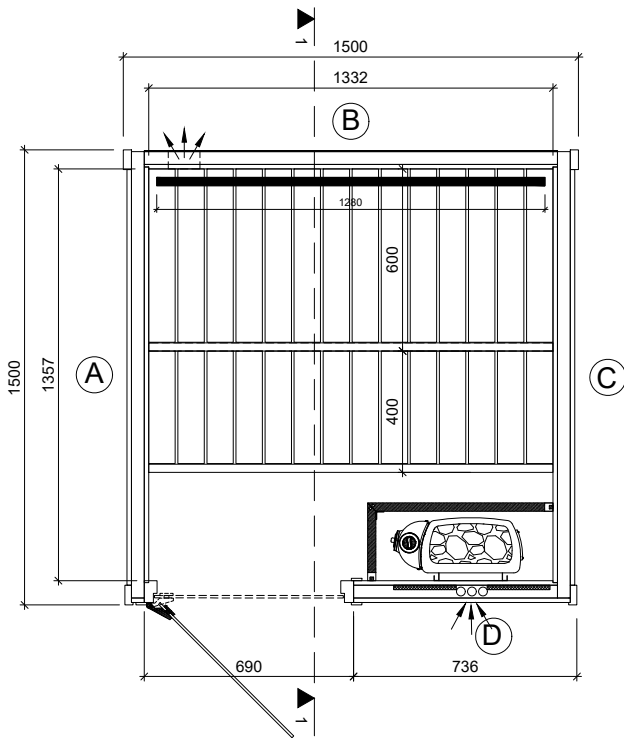

150x150 Gala wood	
Wall thickness	72 mm
Glass thickness	8 mm
Door/Door glass	72x690x1990
Inside measurements	1357x1332x1989
Upper bench measurement	600x1332
Lower bench measurement	400x1332

#### Wall

- External panelling 15mm
- Wooden frame+insulation 42mm
- Internal panelling 15mm

#### Ceiling

- Plywood 4mm
- Wooden frame+insulation 42mm
- Internal panelling 15mm