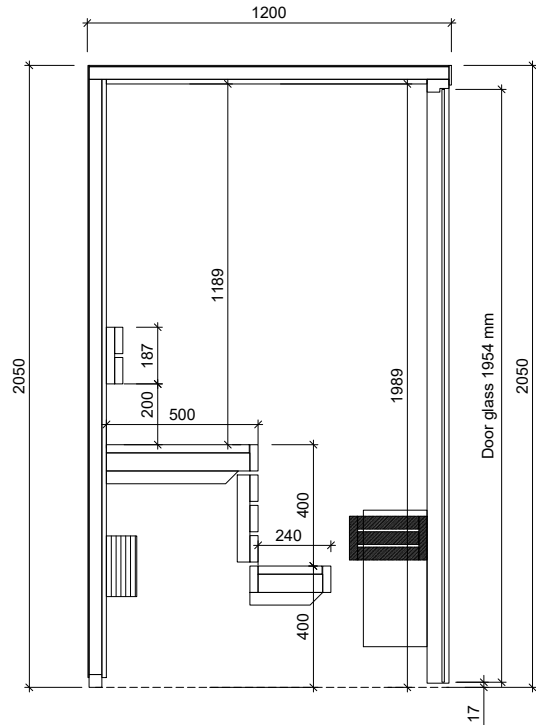

120x150 Gala wood	
Wall thickness	72 mm
Glass thickness	8 mm
Door/Door glass	72x690x1990
Inside measurements	1057x1332x1989
Upper bench measurement	500x1332
Lower bench measurement	240x1332

Wall

- External panelling 15mm
- Wooden frame+insulation 42mm
- Internal panelling 15mm

Ceiling

- Plywood 4mm
- Wooden frame+insulation 42mm
- Internal panelling 15mm