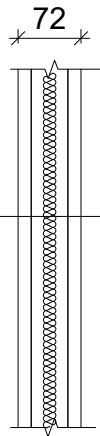

120x150 Gala wood	
Wall thickness	72 mm
Glass thickness	8 mm
Door/Door glass	72x690x1990
Inside measurements	1057x1332x1989
Upper bench measurement	500x1332
Lower bench measurement	240x1332

Wall

- External panelling 15mm
- Wooden frame+insulation 42mm
- Internal panelling 15mm

Ceiling

- Plywood 4mm
- Wooden frame+insulation 42mm
- Internal panelling 15mm