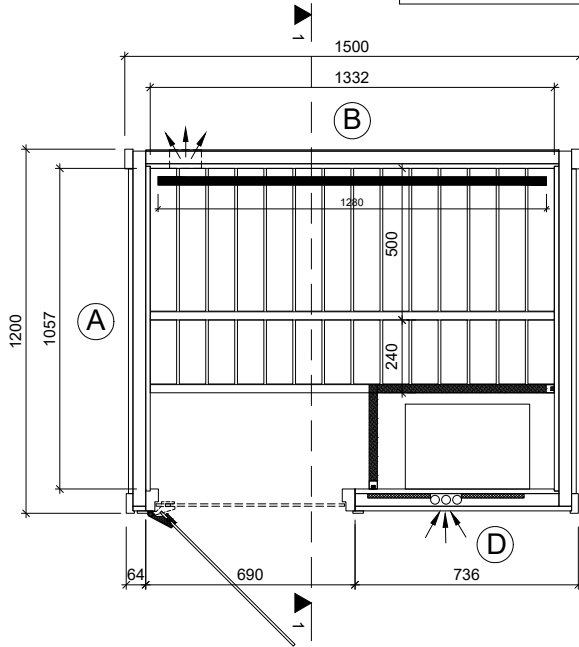

120x150 Gala wood	
Wall thickness	72 mm
Glass thickness	8 mm
Door/Door glass	72x690x1990
Inside measurements	1057x1332x1989
Upper bench measurement	500x1332
Lower bench measurement	240x1332

Wall

- External panelling 15mm
- Wooden frame+insulation 42mm
- Internal panelling 15mm

Ceiling

- Plywood 4mm
- Wooden frame+insulation 42mm
- Internal panelling 15mm