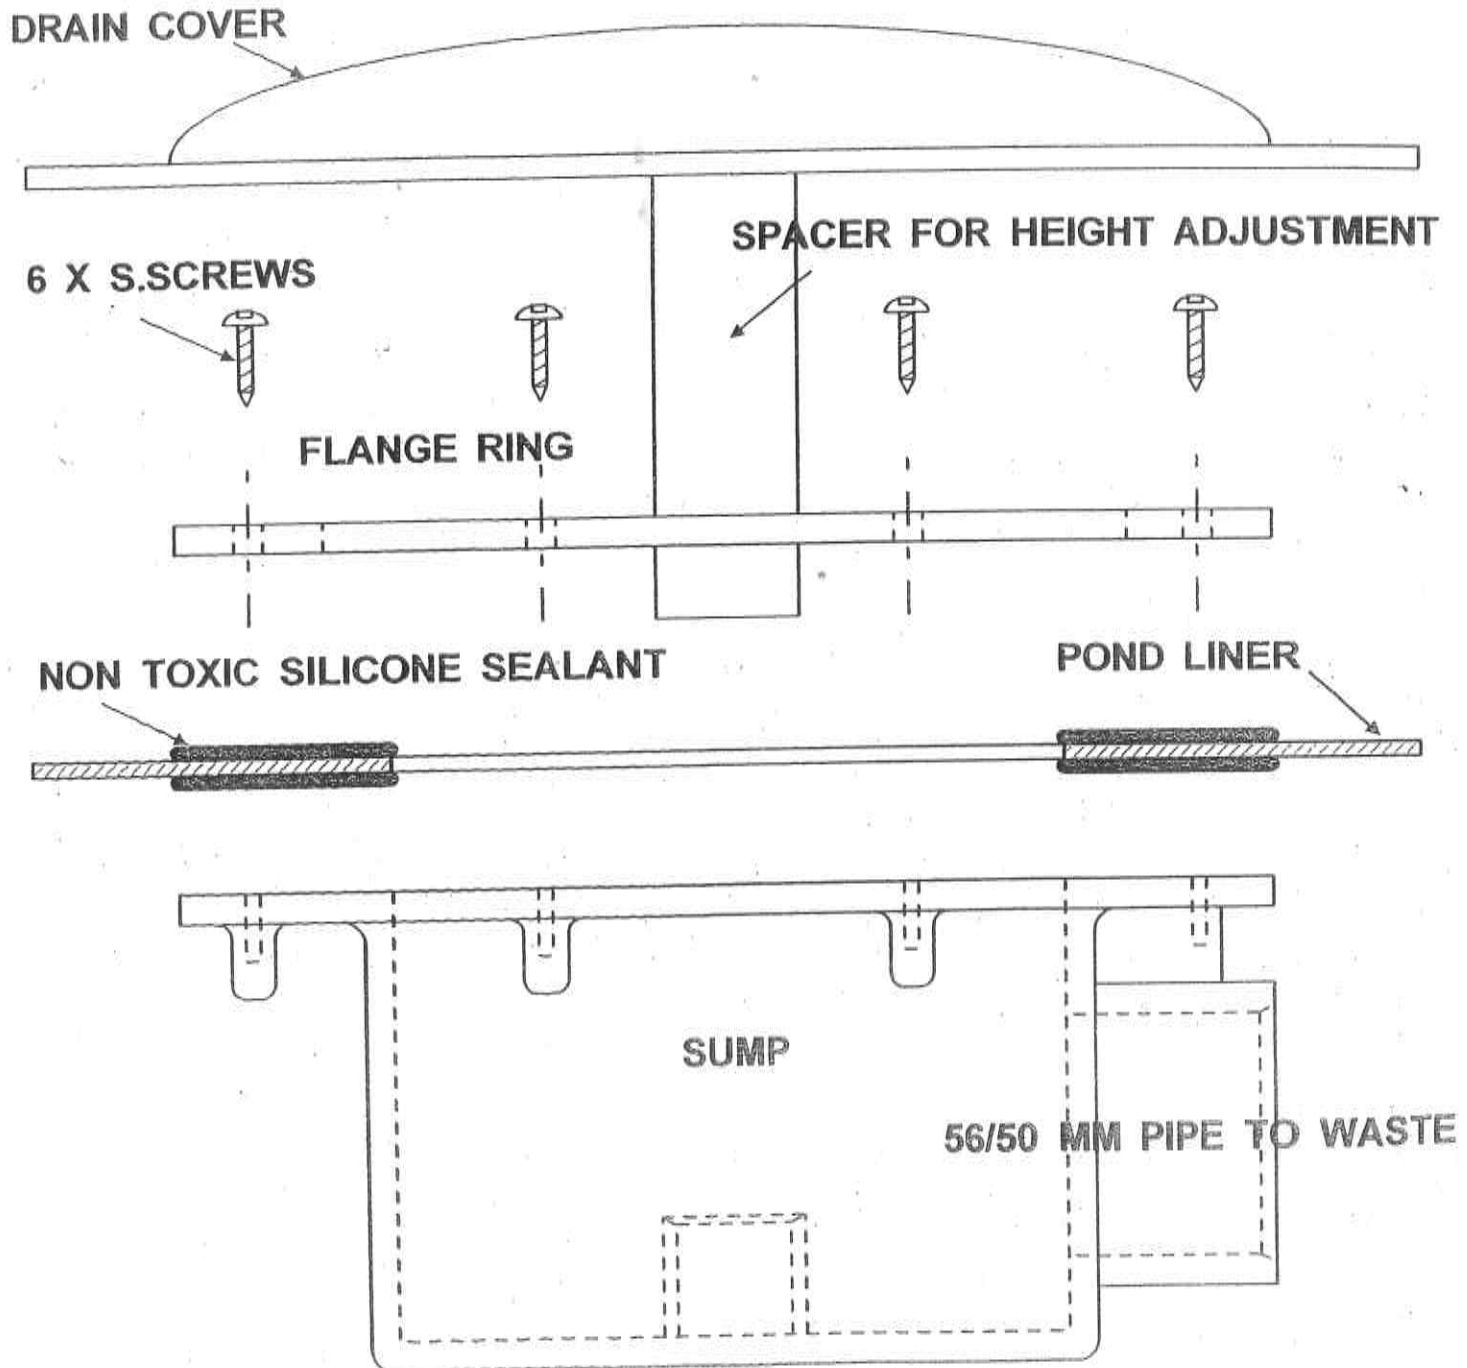

BOTTOM DRAIN & DOME

ASSEMBLY GUIDE

® ©

Product Code 8109